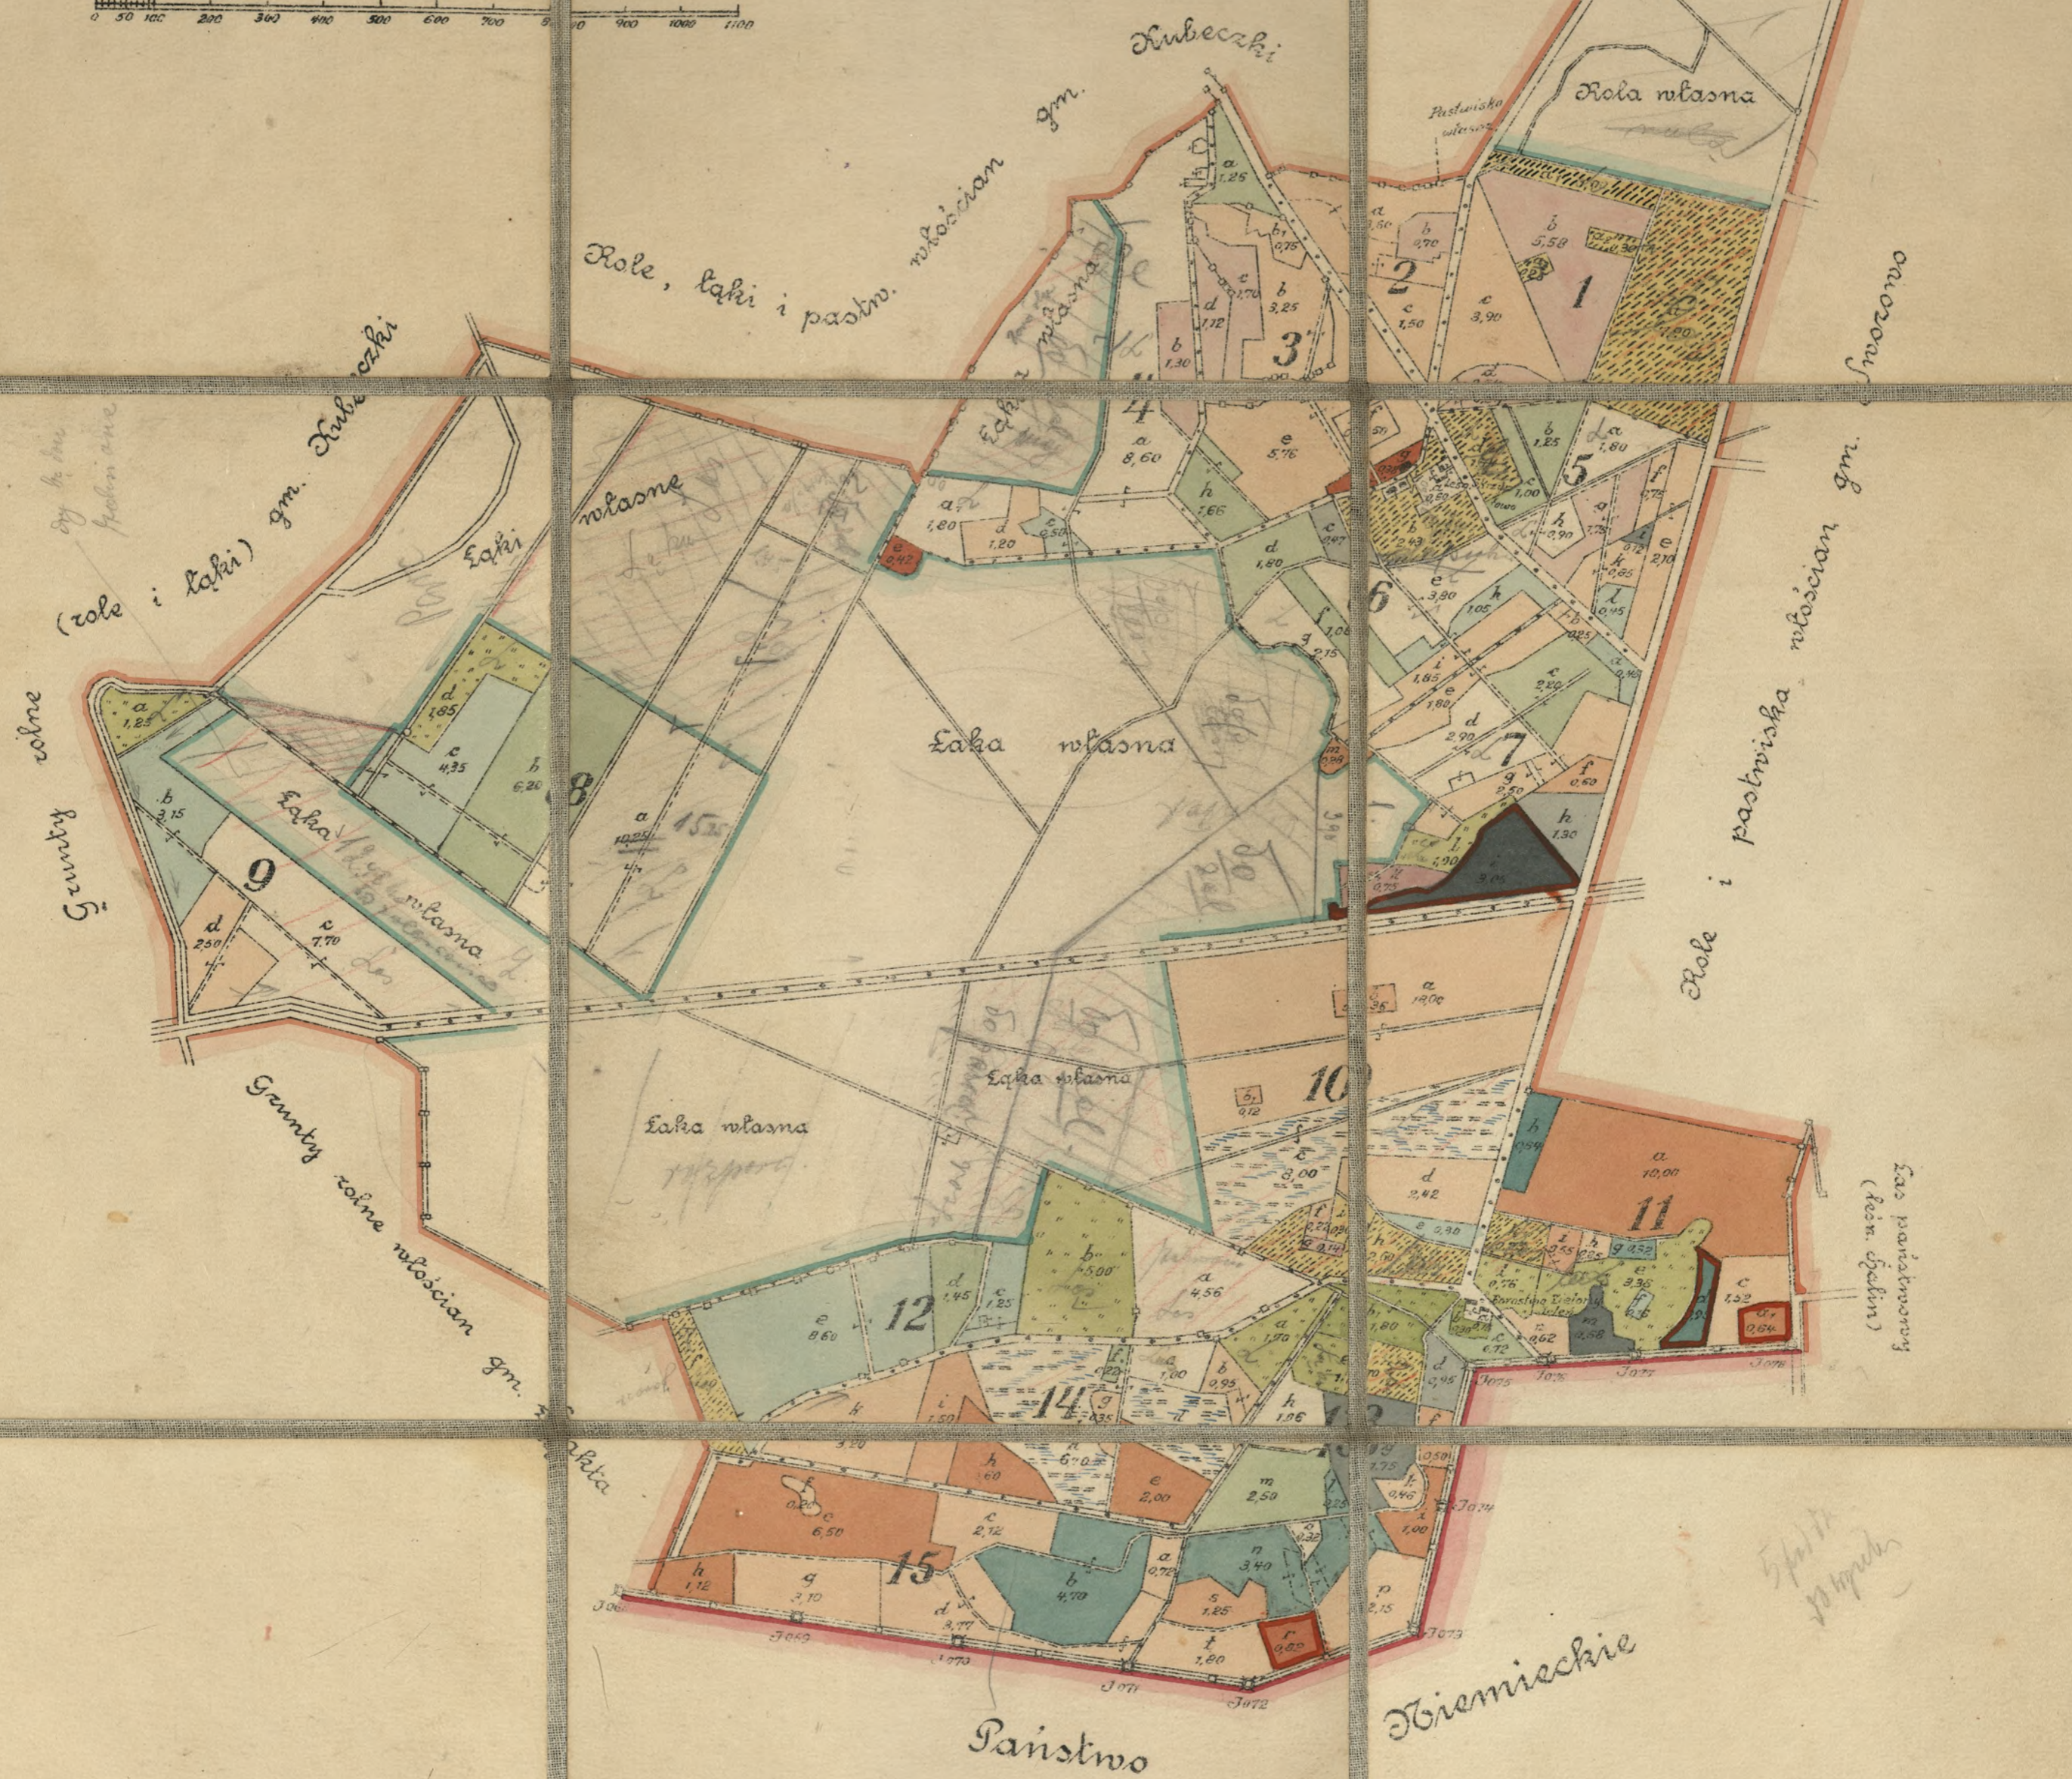

Mapa Drzewostanowa lasu Majętności Golejewko

Obwód Skrzyptomówo

Powiat Rawicz

w/g stanu 1. października 1934 r.

Skala 1:10 000

373

Mapa przeglądowa

Skala 1:100 000.

364 c 1994

Objaśnienia znaków.

	1-20	21-40	41-60	61-80	ponad 80 lat
Sosna	[Light Orange]	[Orange]	[Dark Orange]	[Red-Orange]	[Dark Red]
Świerk	[Light Pink]	[Pink]	[Dark Pink]	[Red]	[Dark Red]
Dąb	[Light Grey]	[Grey]	[Dark Grey]	[Black-Grey]	[Black]
Brzoz	[Light Green]	[Green]	[Dark Green]	[Black-Green]	[Black]
Olza	[Light Blue-Green]	[Blue-Green]	[Dark Blue-Green]	[Black-Blue-Green]	[Black]
halizny	[White]	[White]	[White]	[White]	[White]
Role	[White]	[White]	[White]	[White]	[White]
Łąki	[White]	[White]	[White]	[White]	[White]
Brzozy (bagna)	[White]	[White]	[White]	[White]	[White]
Wyręby 10-15 lat	[White]	[White]	[White]	[White]	[White]