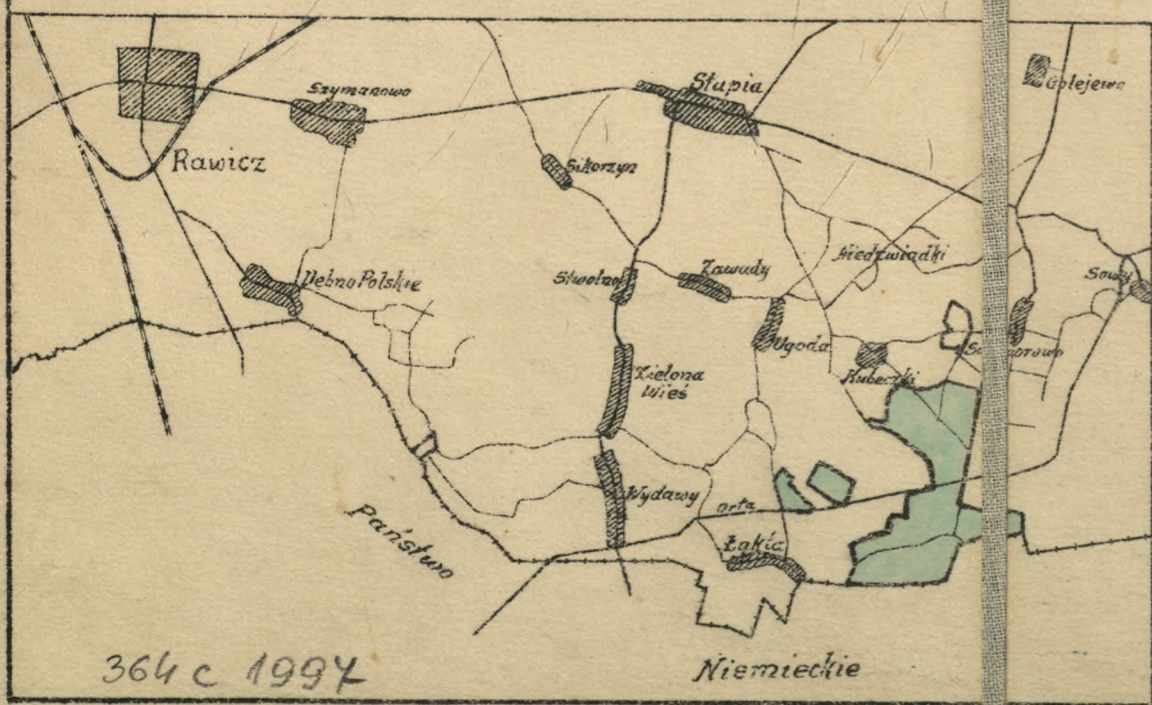

Mapa Drzewostanowa lasu Majętności Golejewko

Obwód Skrzyptomówo

Powiat Rawicz

w/g stanu 1. października 1934 r.

Skala 1:10 000

373

Mapa przeglądowa

Skala 1:100 000.

364 c 1994

Objaśnienia znaków.

	1-20	21-40	41-60	61-80	ponad 80 lat
Sosna	[Light Orange]	[Orange]	[Dark Orange]	[Red-Orange]	[Dark Red]
Świerk	[Light Pink]	[Pink]	[Dark Pink]	[Red]	[Dark Red]
Dąb	[Light Grey]	[Grey]	[Dark Grey]	[Black-Grey]	[Black]
Brzoz	[Light Green]	[Green]	[Dark Green]	[Black-Green]	[Black]
Olza	[Light Blue-Green]	[Blue-Green]	[Dark Blue-Green]	[Black-Blue-Green]	[Black]
halizny	[White]	[White]	[White]	[White]	[White]
Role	[White]	[White]	[White]	[White]	[White]
Łąki	[White]	[White]	[White]	[White]	[White]
Brzozy (bagna)	[White]	[White]	[White]	[White]	[White]
Wyręby 10-15 lat	[White]	[White]	[White]	[White]	[White]